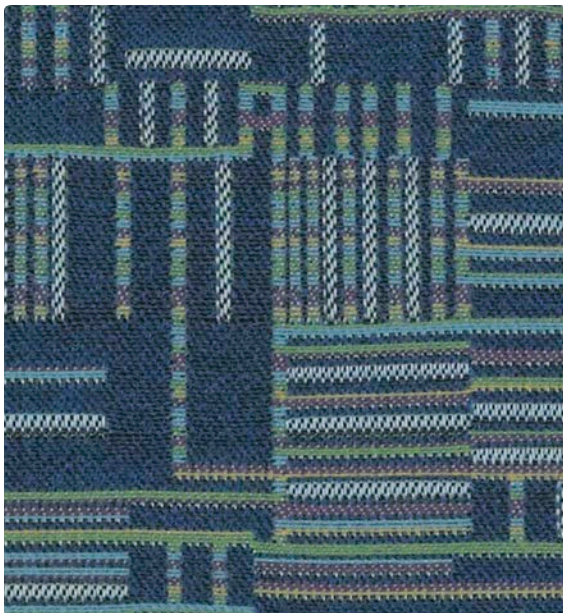

Aurora
Emerald

Detail
Indigo

Aurora
Sky

Avenue
Aquamarine

Groundworks
Emerald

Groundworks
Ocean

Groundworks
Midnight

Circumference
Turquoise

Matrix
Cerulean

Laredo
Wasabi

Laredo
Azure

Laredo
Sapphire

Haworth Health Environments - Waste Not/Want Not Plus Coordinates (M)

Wildflower
Butterscotch

Detail
Butterscotch

Aurora
Wheat