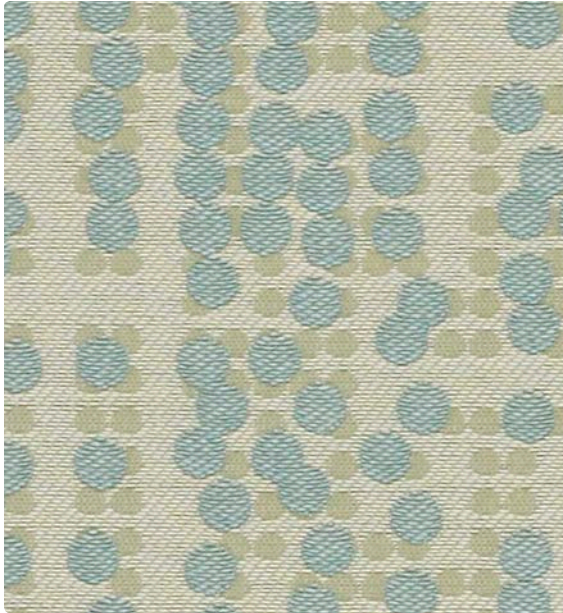

Haworth® Health Environments

Waste Not / Want Not Plus Coordinates

Circuit
Spa

Detail
Celadon

Aurora
Olive

Counterpoint
Chartreuse

Counterpoint
Caribbean

Counterpoint
Royal

Aurora
Emerald

Detail
Indigo

Aurora
Sky

Avenue
Aquamarine

Groundworks
Emerald

Groundworks
Ocean

Groundworks
Midnight

Circumference
Turquoise