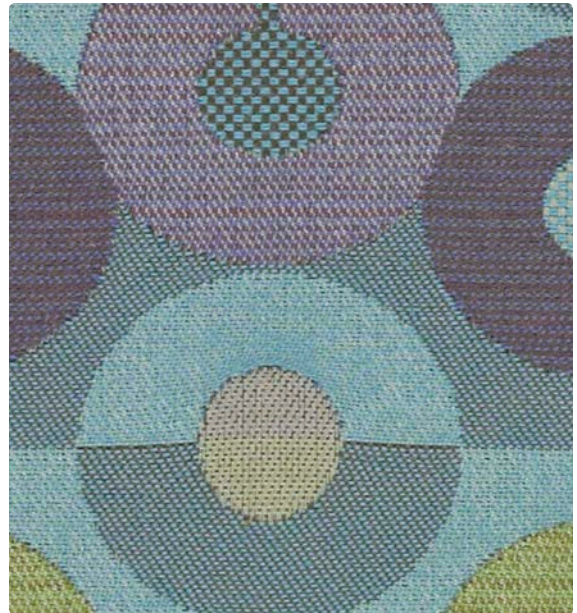

Aurora
Emerald

Detail
Indigo

Aurora
Sky

Avenue
Aquamarine

Groundworks
Emerald

Groundworks
Ocean

Groundworks
Midnight

Circumference
Turquoise

Matrix
Cerulean

Laredo
Wasabi

Laredo
Azure

Laredo
Sapphire

Haworth Health Environments - Waste Not/Want Not Plus Coordinates (M)

Wildflower
Butterscotch

Detail
Butterscotch

Aurora
Wheat