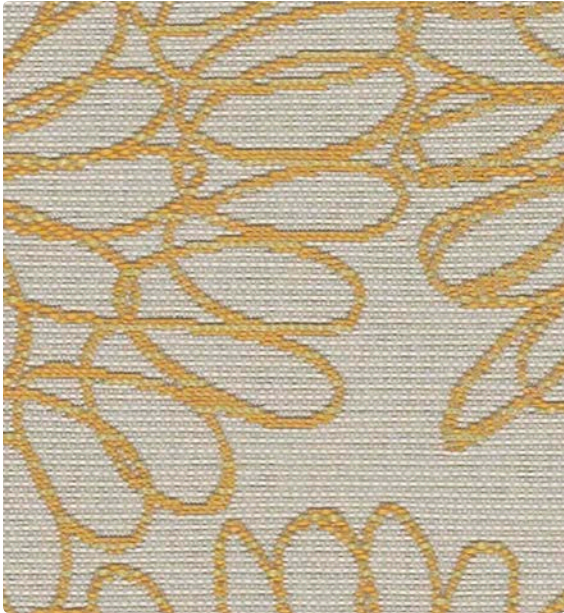

Aurora
Emerald

Detail
Indigo

Aurora
Sky

Avenue
Aquamarine

Groundworks
Emerald

Groundworks
Ocean

Groundworks
Midnight

Circumference
Turquoise

Matrix
Cerulean

Laredo
Wasabi

Laredo
Azure

Laredo
Sapphire

Haworth Health Environments - Waste Not/Want Not Plus Coordinates (M)

Wildflower
Butterscotch

Detail
Butterscotch

Aurora
Wheat

Counterpoint
Tangerine

Counterpoint
Scarlet

Counterpoint
Sangria

Aurora
Poppy

Detail
Cabernet

Aurora
Wisteria

Avenue
Sunset

Groundworks
Clementine