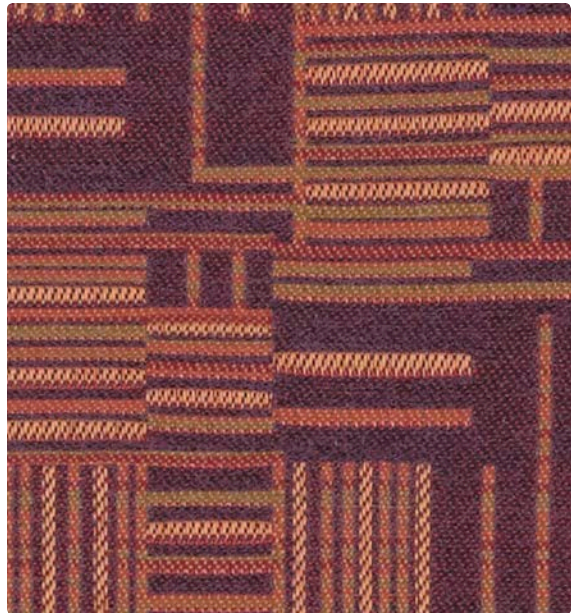

Matrix
Vineyard