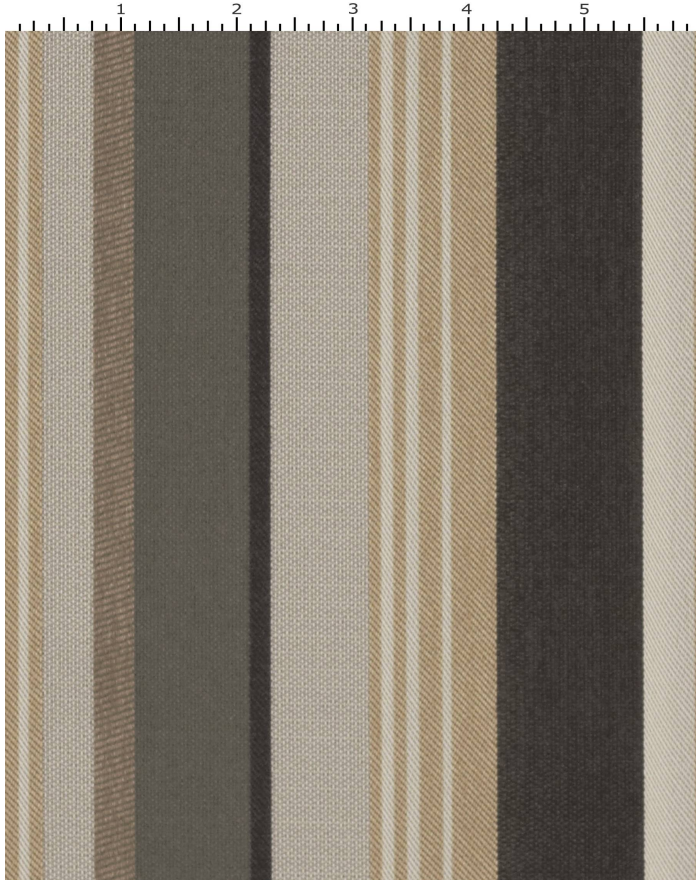

# AVENUE GRANITE

389-000

# MAYER FABRICS

**CATEGORY**  
Seating

**PROPERTIES**

**CONTENT**  
100% Repreve Solution Dyed Pre-Consumer Recycled Nylon

**FINISH**  
Stain Repellent

**WIDTH**  
54"

**WEIGHT**  
9.97

**SHOWN RAILROADED**  
Yes

**DIRECTIONALITY**  
Yes

**ROLL LENGTH**  
55

**VISUAL REPEAT**  
9.438, 0.0

**BREAKING STRENGTH**  
Warp: 182.0 lbs. / Fill: 268.0 lbs.

**SEAM SLIPPAGE**  
Warp: 49.0 lbs. / Fill: 69.0 lbs.

**ABRASION RESISTANCE**  
Passes 335,000 Double Rubs\* (Wyzenbeek/Cotton Duck) \*  
\* Abrasion test results exceeding ACT Performance Guidelines are not an indicator of product lifespan.

**PILLING RESISTANCE**  
Class: 5

**COLORFASTNESS TO CROCKING**  
Dry: Class 4 / Wet: Class 3

**COLORFASTNESS TO LIGHT**  
240 hours