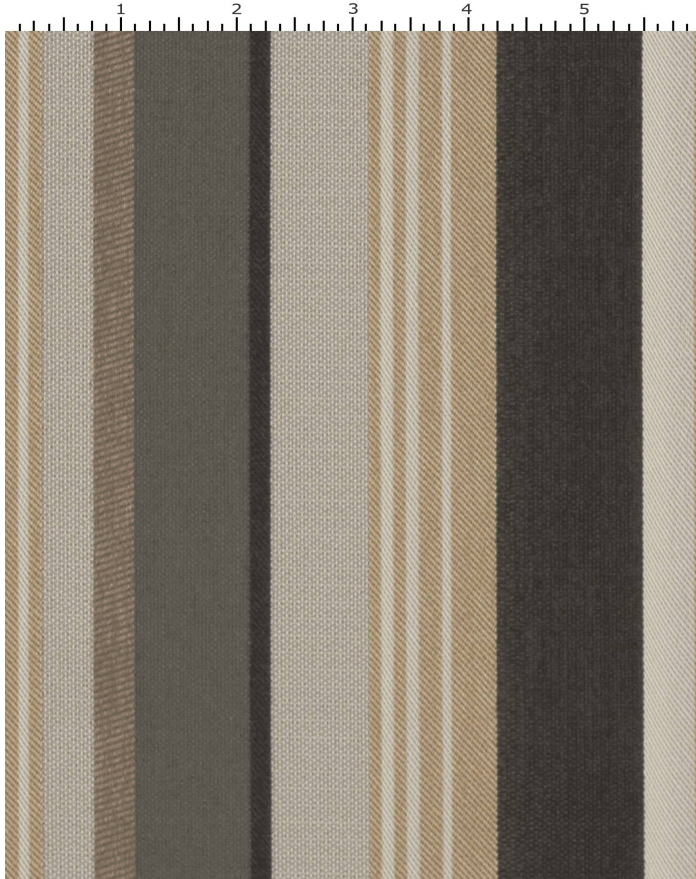

AVENUE GRANITE

389-000

MAYER FABRICS

CATEGORY
Seating

PROPERTIES

CONTENT
100% Repreve Solution Dyed Pre-Consumer Recycled Nylon

FINISH
Stain Repellent

WIDTH
54"

WEIGHT
9.97

SHOWN RAILROADED
Yes

DIRECTIONALITY
Yes

ROLL LENGTH
55

VISUAL REPEAT
9.438, 0.0

BREAKING STRENGTH
Warp: 182.0 lbs. / Fill: 268.0 lbs.

SEAM SLIPPAGE
Warp: 49.0 lbs. / Fill: 69.0 lbs.

ABRASION RESISTANCE
Passes 335,000 Double Rubs* (Wyzenbeek/Cotton Duck) *
* Abrasion test results exceeding ACT Performance Guidelines are not an indicator of product lifespan.