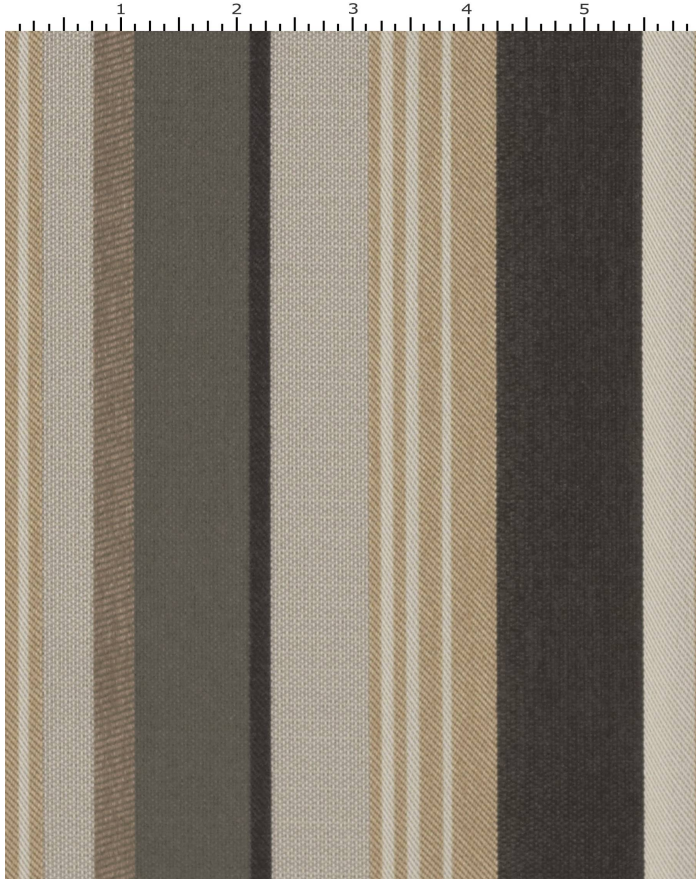

# AVENUE GRANITE

389-000

# MAYER FABRICS

**CATEGORY**  
Seating

**PROPERTIES**

**CONTENT**  
100% Repreve Solution Dyed Pre-Consumer Recycled Nylon

**FINISH**  
Stain Repellent

**WIDTH**  
54"

**WEIGHT**  
9.97

**SHOWN RAILROADED**  
Yes

**DIRECTIONALITY**  
Yes

**ROLL LENGTH**  
~55-60 yards

**VISUAL REPEAT**  
9.438, 0.0

**BREAKING STRENGTH**  
Warp: 182.0 lbs. / Fill: 268.0 lbs.

**SEAM SLIPPAGE**  
Warp: 49.0 lbs. / Fill: 69.0 lbs.

**ABRASION RESISTANCE**  
Passes 335,000 Double Rubs (Wyzenbeek) \*  
\* Abrasion test results exceeding ACT Performance Guidelines are not an indicator of product lifespan.

**PILLING RESISTANCE**  
Class: 5

**COLORFASTNESS TO CROCKING**  
Dry: Class 4 / Wet: Class 3

**COLORFASTNESS TO LIGHT**  
240 hours